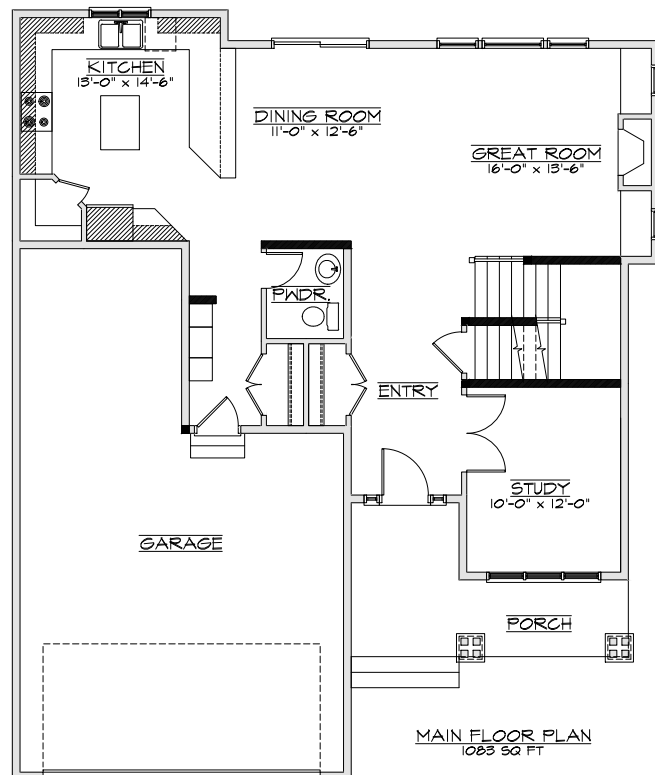

FRONT ELEVATION

DRAFTING BY

 1000 W. WISCONSIN MEM. HWY.
 WISCONSIN, MN 55122
 PH. (651) 894-3990
 FX. (651) 894-0016
 WWW.FOX-1.COM

JOHNSON-REILAND

• THE MELROSE •