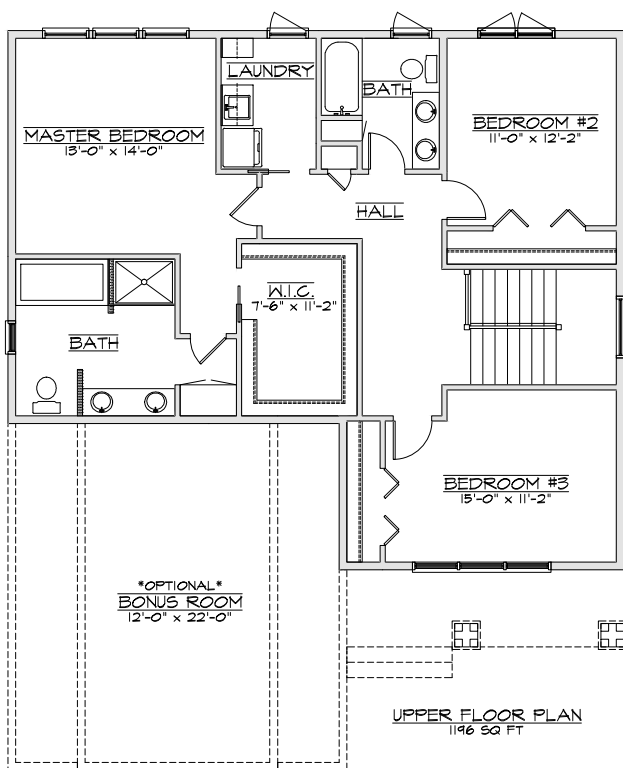

FRONT ELEVATION

DRAFTING BY

 1000 W. WISCONSIN MEM. HWY.
 WISCONSIN, MN 55122
 PH. (651) 894-3990
 FX. (651) 894-0016
 WWW.FOX-1.COM

JOHNSON-REILAND

• THE MELROSE •